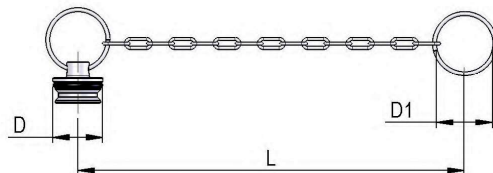

METAL CAPS

NOMINAL SIZE				FEMALE DUST PLUG				MALE DUST CAP				MATERIAL	
DNP	BG	ISO	COD. F	Dimensions			Weight (g)	COD. M	Dimensions			Weight (g)	MATERIAL
				D	L	D1			D	L	D1		
06	1	6.3	SPBV.06202	22	210	30	15	SPBV.06203	22	245	28	32	Aluminum
06	1	6.3	-	-	-	-	-	SPBV.06303	21	260	19	49	AISI 316
10	2	10	SPBV.10202	22	155	30	18	SPBV.10203	27	155	30	34	Aluminum
13	3	12.5	SPBV.13202	28	305	41	34	SPBV.13203	35	265	41	66	Aluminum
20	4	20	SPBV.20202	35	265	43	49	SPBV.20203	42	250	30	102	Aluminum
25	5	25	SPBV.25202	44	240	41	70	SPBV.25203	48	340	49	126	Aluminum
39	7	40	SPBV.39202	79	225	70.5	139	SPBV.39203	64.5	225	70.5	293	Aluminum
50	8	50	SPBV.50202	105	350	75	265	SPBV.50203	80	350	75	365	Aluminum