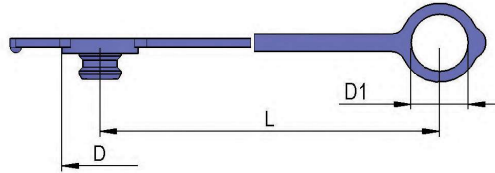

PLASTIC CAPS

| NOMINAL SIZE | | | | FEMALE DUST PLUG | | | | MALE DUST CAP | | | | COLOR | MATERIAL | |
|--------------|----|------|------------|------------------|-----|----|------------|---------------|------------|-----|----|------------|----------|----------|
| DNP | BG | ISO | COD. F | Dimensions | | | Weight (g) | COD. M | Dimensions | | | Weight (g) | COLOR | MATERIAL |
| | | | | D | L | D1 | | | D | L | D1 | | | |
| 06 | 1 | 6.3 | SPBV.06032 | 28 | 125 | 21 | 8 | SPBV.06033 | 28 | 125 | 17 | 8 | | PVC |
| 10 | 2 | 10 | SPBV.10032 | 33 | 135 | 25 | 10 | SPBV.10033 | 33 | 130 | 20 | 13 | | PVC |
| 13 | 3 | 12.5 | SPBV.13032 | 44 | 175 | 32 | 16 | SPBV.13033 | 40 | 165 | 24 | 20 | | PVC |
| 20 | 4 | 20 | SPBV.20032 | 52 | 190 | 37 | 23 | SPBV.20033 | 44 | 190 | 31 | 27 | | PVC |
| 25 | 5 | 25 | SPBV.25032 | 61 | 230 | 43 | 30 | SPBV.25033 | 53 | 230 | 37 | 40 | | PVC |

| NOMINAL SIZE | | | | FEMALE DUST PLUG | | | | MALE DUST CAP | | | | COLOR | MATERIAL | |
|--------------|----|------|------------|------------------|-----|----|------------|---------------|------------|-----|----|------------|----------|----------|
| DNP | BG | ISO | COD. F | Dimensions | | | Weight (g) | COD. M | Dimensions | | | Weight (g) | COLOR | MATERIAL |
| | | | | D | L | D1 | | | D | L | D1 | | | |
| 06 | 1 | 6.3 | SPBV.06002 | 26 | 240 | 23 | 9 | SPBV.06003 | 18 | 240 | 23 | 9 | | PVC |
| 06 | 1 | 6.3 | SPBV.06042 | 26 | 240 | 23 | 9 | SPBV.06043 | 18 | 240 | 23 | 9 | | PVC |
| 10 | 2 | 10 | SPBV.10002 | 33 | 235 | 25 | 9 | SPBV.10003 | 23 | 240 | 24 | 10 | | PVC |
| 13 | 3 | 12.5 | SPBV.13002 | 38 | 240 | 29 | 15 | SPBV.13003 | 29 | 245 | 28 | 13 | | PVC |
| 20 | 4 | 20 | SPBV.20002 | 49 | 240 | 38 | 17 | SPBV.20003 | 36 | 245 | 38 | 16 | | PVC |
| 25 | 5 | 25 | SPBV.25002 | 60 | 245 | 46 | 24 | SPBV.25003 | 44 | 235 | 44 | 19 | | PVC |