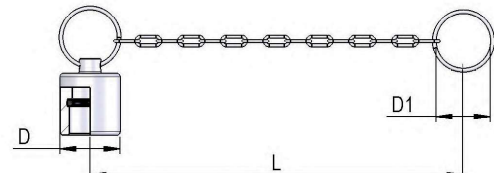

METAL CAPS

NOMINAL SIZE				FEMALE DUST PLUG				MALE DUST CAP				MATERIAL	
DNP	BG	ISO	COD. F	Dimensions			Weight (g)	COD. M	Dimensions			Weight (g)	MATERIAL
				D	L	D1			D	L	D1		
06	1	6.3	SPBV.06202	22	210	30	15	SPBV.06203	22	245	28	32	Aluminum
06	1	6.3	-	-	-	-	-	SPBV.06303	21	260	19	49	AISI 316
10	2	10	SPBV.10202	22	155	30	18	SPBV.10203	27	155	30	34	Aluminum
13	3	12.5	SPBV.13202	28	305	41	34	SPBV.13203	35	265	41	66	Aluminum
20	4	20	SPBV.20202	35	265	43	49	SPBV.20203	42	250	30	102	Aluminum
25	5	25	SPBV.25202	44	240	41	70	SPBV.25203	48	340	49	126	Aluminum
39	7	40	SPBV.39202	79	225	70.5	139	SPBV.39203	64.5	225	70.5	293	Aluminum
50	8	50	SPBV.50202	105	350	75	265	SPBV.50203	80	350	75	365	Aluminum