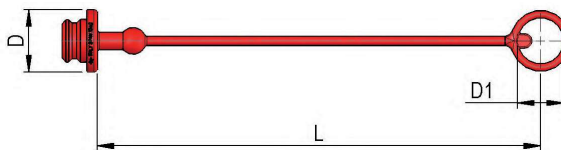

PLASTIC CAPS

| NOMINAL SIZE | | | | FEMALE DUST PLUG | | | | MALE DUST CAP | | | | COLOR | MATERIAL | |
|--------------|----|------|------------|------------------|-----|----|------------|---------------|------------|-----|----|------------|----------|----------|
| DNP | BG | ISO | COD. F | Dimensions | | | Weight (g) | COD. M | Dimensions | | | Weight (g) | COLOR | MATERIAL |
| | | | | D | L | D1 | | | D | L | D1 | | | |
| 06 | 1 | 6.3 | SPBV.06032 | 28 | 125 | 21 | 8 | SPBV.06033 | 28 | 125 | 17 | 8 | | PVC |
| 10 | 2 | 10 | SPBV.10032 | 33 | 135 | 25 | 10 | SPBV.10033 | 33 | 130 | 20 | 13 | | PVC |
| 13 | 3 | 12.5 | SPBV.13032 | 44 | 175 | 32 | 16 | SPBV.13033 | 40 | 165 | 24 | 20 | | PVC |
| 20 | 4 | 20 | SPBV.20032 | 52 | 190 | 37 | 23 | SPBV.20033 | 44 | 190 | 31 | 27 | | PVC |
| 25 | 5 | 25 | SPBV.25032 | 61 | 230 | 43 | 30 | SPBV.25033 | 53 | 230 | 37 | 40 | | PVC |

| NOMINAL SIZE | | | | FEMALE DUST PLUG | | | | MALE DUST CAP | | | | COLOR | MATERIAL | |
|--------------|----|------|------------|------------------|-----|----|------------|---------------|------------|-----|----|------------|----------|----------|
| DNP | BG | ISO | COD. F | Dimensions | | | Weight (g) | COD. M | Dimensions | | | Weight (g) | COLOR | MATERIAL |
| | | | | D | L | D1 | | | D | L | D1 | | | |
| 06 | 1 | 6.3 | SPBV.06002 | 26 | 240 | 23 | 9 | SPBV.06003 | 18 | 240 | 23 | 9 | | PVC |
| 06 | 1 | 6.3 | SPBV.06042 | 26 | 240 | 23 | 9 | SPBV.06043 | 18 | 240 | 23 | 9 | | PVC |
| 10 | 2 | 10 | SPBV.10002 | 33 | 235 | 25 | 9 | SPBV.10003 | 23 | 240 | 24 | 10 | | PVC |
| 13 | 3 | 12.5 | SPBV.13002 | 38 | 240 | 29 | 15 | SPBV.13003 | 29 | 245 | 28 | 13 | | PVC |
| 20 | 4 | 20 | SPBV.20002 | 49 | 240 | 38 | 17 | SPBV.20003 | 36 | 245 | 38 | 16 | | PVC |
| 25 | 5 | 25 | SPBV.25002 | 60 | 245 | 46 | 24 | SPBV.25003 | 44 | 235 | 44 | 19 | | PVC |