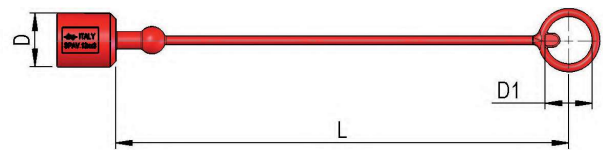

PLASTIC CAPS

| NOMINAL SIZE | | | | FEMALE DUST PLUG | | | | MALE DUST CAP | | | | COLOR | MATERIAL | |
|--------------|----|------|------------|------------------|-----|----|------------|---------------|------------|-----|----|------------|----------|----------|
| DNP | BG | ISO | COD. F | Dimensions | | | Weight (g) | COD. M | Dimensions | | | Weight (g) | COLOR | MATERIAL |
| | | | | D | L | D1 | | | D | L | D1 | | | |
| 06 | 1 | 6.3 | SPBV.06032 | 28 | 125 | 21 | 8 | SPBV.06033 | 28 | 125 | 17 | 8 | | PVC |
| 10 | 2 | 10 | SPBV.10032 | 33 | 135 | 25 | 10 | SPBV.10033 | 33 | 130 | 20 | 13 | | PVC |
| 13 | 3 | 12.5 | SPBV.13032 | 44 | 175 | 32 | 16 | SPBV.13033 | 40 | 165 | 24 | 20 | | PVC |
| 20 | 4 | 20 | SPBV.20032 | 52 | 190 | 37 | 23 | SPBV.20033 | 44 | 190 | 31 | 27 | | PVC |
| 25 | 5 | 25 | SPBV.25032 | 61 | 230 | 43 | 30 | SPBV.25033 | 53 | 230 | 37 | 40 | | PVC |

| NOMINAL SIZE | | | | FEMALE DUST PLUG | | | | MALE DUST CAP | | | | COLOR | MATERIAL | |
|--------------|----|------|------------|------------------|-----|----|------------|---------------|------------|-----|----|------------|----------|----------|
| DNP | BG | ISO | COD. F | Dimensions | | | Weight (g) | COD. M | Dimensions | | | Weight (g) | COLOR | MATERIAL |
| | | | | D | L | D1 | | | D | L | D1 | | | |
| 06 | 1 | 6.3 | SPBV.06002 | 26 | 240 | 23 | 9 | SPBV.06003 | 18 | 240 | 23 | 9 | | PVC |
| 06 | 1 | 6.3 | SPBV.06042 | 26 | 240 | 23 | 9 | SPBV.06043 | 18 | 240 | 23 | 9 | | PVC |
| 10 | 2 | 10 | SPBV.10002 | 33 | 235 | 25 | 9 | SPBV.10003 | 23 | 240 | 24 | 10 | | PVC |
| 13 | 3 | 12.5 | SPBV.13002 | 38 | 240 | 29 | 15 | SPBV.13003 | 29 | 245 | 28 | 13 | | PVC |
| 20 | 4 | 20 | SPBV.20002 | 49 | 240 | 38 | 17 | SPBV.20003 | 36 | 245 | 38 | 16 | | PVC |
| 25 | 5 | 25 | SPBV.25002 | 60 | 245 | 46 | 24 | SPBV.25003 | 44 | 235 | 44 | 19 | | PVC |