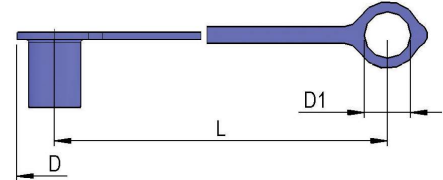

PLASTIC CAPS

| NOMINAL SIZE | | | | FEMALE DUST PLUG | | | | MALE DUST CAP | | | | COLOR | MATERIAL | |
|--------------|----|------|------------|------------------|-----|----|------------|---------------|------------|-----|----|------------|----------|----------|
| DNP | BG | ISO | COD. F | Dimensions | | | Weight (g) | COD. M | Dimensions | | | Weight (g) | COLOR | MATERIAL |
| | | | | D | L | D1 | | | D | L | D1 | | | |
| 06 | 1 | 6.3 | SPBV.06032 | 28 | 125 | 21 | 8 | SPBV.06033 | 28 | 125 | 17 | 8 | | PVC |
| 10 | 2 | 10 | SPBV.10032 | 33 | 135 | 25 | 10 | SPBV.10033 | 33 | 130 | 20 | 13 | | PVC |
| 13 | 3 | 12.5 | SPBV.13032 | 44 | 175 | 32 | 16 | SPBV.13033 | 40 | 165 | 24 | 20 | | PVC |
| 20 | 4 | 20 | SPBV.20032 | 52 | 190 | 37 | 23 | SPBV.20033 | 44 | 190 | 31 | 27 | | PVC |
| 25 | 5 | 25 | SPBV.25032 | 61 | 230 | 43 | 30 | SPBV.25033 | 53 | 230 | 37 | 40 | | PVC |

| NOMINAL SIZE | | | | FEMALE DUST PLUG | | | | MALE DUST CAP | | | | COLOR | MATERIAL | |
|--------------|----|------|------------|------------------|-----|----|------------|---------------|------------|-----|----|------------|----------|----------|
| DNP | BG | ISO | COD. F | Dimensions | | | Weight (g) | COD. M | Dimensions | | | Weight (g) | COLOR | MATERIAL |
| | | | | D | L | D1 | | | D | L | D1 | | | |
| 06 | 1 | 6.3 | SPBV.06002 | 26 | 240 | 23 | 9 | SPBV.06003 | 18 | 240 | 23 | 9 | | PVC |
| 06 | 1 | 6.3 | SPBV.06042 | 26 | 240 | 23 | 9 | SPBV.06043 | 18 | 240 | 23 | 9 | | PVC |
| 10 | 2 | 10 | SPBV.10002 | 33 | 235 | 25 | 9 | SPBV.10003 | 23 | 240 | 24 | 10 | | PVC |
| 13 | 3 | 12.5 | SPBV.13002 | 38 | 240 | 29 | 15 | SPBV.13003 | 29 | 245 | 28 | 13 | | PVC |
| 20 | 4 | 20 | SPBV.20002 | 49 | 240 | 38 | 17 | SPBV.20003 | 36 | 245 | 38 | 16 | | PVC |
| 25 | 5 | 25 | SPBV.25002 | 60 | 245 | 46 | 24 | SPBV.25003 | 44 | 235 | 44 | 19 | | PVC |