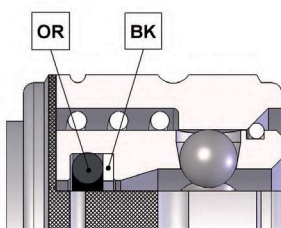

SPARE PARTS

NOMINAL SIZE			FEMALE GASKET	
DNP	BG	ISO	OR (NBR*)	BK (PTFE)
04	0	5	PBV.004.120	PBV.004.130
06	1	6.3	PBV.006.120	PBV.006.130
10	2	10	PBV.010.120	PBV.010.130
13	3	12.5	PBV.013.120	PBV.013.130
20	4	20	PBV.019.120	PBV.019.130
25	5	25	PBV.025.120	PBV.025.130
39	7	40	PBV.039.120	-
50	8	50	PBV.050.120	-

* AL CODICE DELLA GUARNIZIONE IN NBR AGGIUNGERE 'E' PER EPDM O 'V' PER VITON
* TO THE NBR GASKET CODE ADD 'E' FOR EPDM OR 'V' FOR VITON
* ZU DER ARTIKELNR. DER NBR DICHTUNG GEBEN SIE 'E' FUER EPDM ODER 'V' FUER VITON AN
* AU CODE DU JOINT EN NBR JOINDRE 'E' POUR EPDM OU 'V' POUR VITON