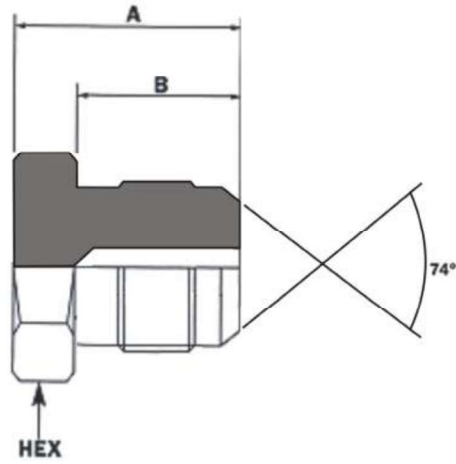

# JIC BLANKING PLUGS

PART NUMBER	DESCRIPTION	HEX	A	B1	B2	C1	C2	C3
4J/4	7/16 JIC	14.00	19.60	14.00				
4J/5	1/2 JIC	14.00	19.60	14.00				
4J/6	9/16 JIC	19.00	19.60	14.00				
4J/8	3/4 JIC	22.00	23.00	16.70				
4J/10	7/8 JIC	25.40	27.20	19.25				
4J/12	1 1/16 JIC	27.00	31.70	22.00				
4J/14	1 3/16 JIC	32.00	32.10	22.60				
4J/16	1 5/16 JIC	38.00	33.00	23.20				
4J/20	1 5/8 JIC	46.00	36.20	24.50				
4J/24	1 7/8 JIC	50.00	41.00	27.50				
4J/32	2 1/2 JIC	70.00	47.40	33.90				

Further information on other sizes is available on request and all dimensions are in millimetres