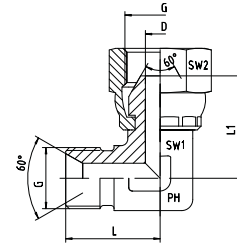

## WE-BLOCK-ELBOW-ADAPTORS

EDELSTAHL / STAINLESS STEEL  
VERBINDUNGSTECHNIK  
FLUID CONNECTORS

Männlich - BSP - Starr mit 60°-Konus  
Weiblich - Mit drehbarer Mutter

Male - BSP - Fixed with 60°-Cone  
Female - With Swivel Nut

Druck Pressure	Gewinde Thread	Ca. Maße Approx. Dimensions					Bemerkungen Notes	Bestellzeichen Order-Code
PN	G	L	L1	D	SW1	SW2		
400	1/8"-28	20,0	18,0	4,0	12	14		1560510-02
400	1/4"-19	24,5	23,5	6,0	14	19		1560510-04
400	3/8"-19	25,5	25,5	8,0	17	22		1560510-06
400	1/2"-14	29,5	29,5	11,0	19	27		1560510-08
400	3/4"-14	37,0	37,0	16,0	27	32		1560510-12
400	1"-11	43,0	43,0	22,0	36	41		1560510-16
200	1 1/4"-11	51,0	51,0	28,0	41	50		1560510-20
200	1 1/2"-11	59,0	50,0	33,5	50	55		1560510-24
100	2"-11	77,5	80,0	42,0	65	70		1560510-32