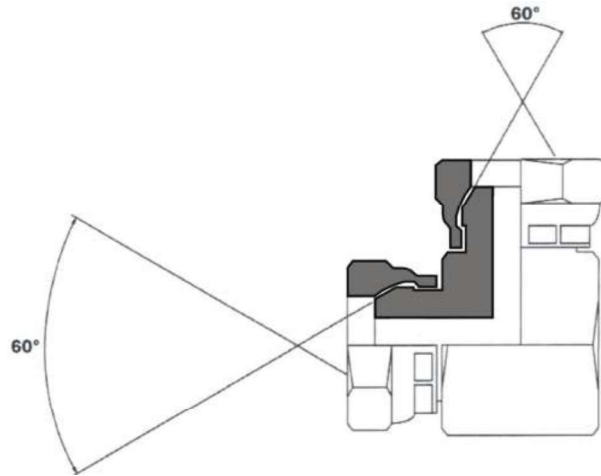

# BSP SWIVEL FEMALE X BSP SWIVEL FEMALE 90° COMPACT FABRICATED

PART NUMBER	DESCRIPTION	HEX	A	B1	B2	C1	C2	C3
X20F/2	1/8 BSP X 1/8 BSP							
X20F/4	1/4 BSP X 1/4 BSP							
X20F/4-6	1/4 BSP X 3/8 BSP							
X20F/6	3/8 BSP X 3/8 BSP							
X20F/8	1/2 BSP X 1/2 BSP							
X20F/10	5/8 BSP X 5/8 BSP							
X20F/12	3/4 BSP X 3/4 BSP							
X20F/12-16	3/4 BSP X 1 BSP							
X20F/16	1 BSP X 1 BSP							
X20F/20	1 1/4 BSP X 1 1/4 BSP							
X20F/24	1 1/2 BSP X 1 1/2 BSP							
X20F/32	2 BSP X 2 BSP							

Further information on other sizes is available on request and all dimensions are in millimetres