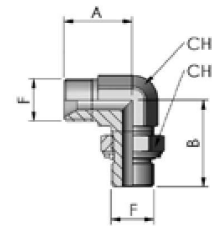

FORGED ADAPTORS
ADATTATORI FORGIATI

C90MMG

COMPACT ELBOW 90° BSPP MALE 60° CONE X BSPT MALE
CURVA 90° COMPATTA MASCHIO BSPP CONO 60° X MASCHIO BSPT

Notes

Code Article Codice Articolo	Thread Filetto	Dimensions (mm) Dimensioni (mm)		
		F	CH	A
C90MMG04	1/4-19	14	26	28
C90MMG06	3/8-19	19	29	31
C90MMG08	1/2-14	22	34	37
C90MMG12	3/4-14	27	41	40
C90MMG16	1"-11	33	45	50
C90MMG20	1"1/4-11	41	52	60

Note

FORGED ADAPTORS
ADATTATORI FORGIATI

COG

COMPACT ELBOW 90° BSPP MALE 60° CONE X BSPP MALE
ADJUSTABLE
CURVA 90° COMPATTA MASCHIO BSPP CONO 60° X MASCHIO
ORIENTABILE BSPP

Notes

Code Article Codice Articolo	Thread Filetto	Dimensions (mm) Dimensioni (mm)			
		F	CH	CH1	A
COG04	1/4-19	14	19	26	32
COG06	3/8-19	19	22	29	37
COG08	1/2-14	22	27	34	43
COG12	3/4-14	27	36	41	50
COG16	1"-11	33	41	45	54
COG20	1"1/4-11	41	50	52	58