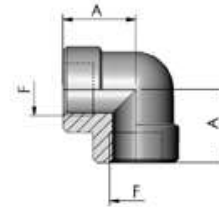

ASA 2000 ADAPTORS
ADATTATORI ASA2000

MFF

FORGED UNION BSPP FEMALE X FEMALE, ASA 2000
GIUNZIONE FORGIATA BSPP FEMMINA X FEMMINA, ASA 2000

Notes

Code Article Codice Articolo	Thread Filetto	Dimensions (mm) Dimensioni (mm)	
		A	D
	F		
MFF02	1/8-28	32	16
MFF04	1/4-19	35	20
MFF06	3/8-19	38	22
MFF08	1/2-14	48	30
MFF12	3/4-14	51	35
MFF16	1"-11	60	45
MFF20	1"1/4-11	67	57
MFF24	1"1/2-11	79	64
MFF32	2"-11	86	76

Note

ASA 2000 ADAPTORS
ADATTATORI ASA2000

C90ASAG

FORGED ELBOW 90° BSPP FEMALE X FEMALE, ASA 2000
CURVA 90° FORGIATA BSPP FEMMINA X FEMMINA, ASA 2000

Notes

Code Article Codice Articolo	Thread Filetto	Dimensions (mm) Dimensioni (mm)
		A
	F	
C90ASAG02	1/8-28	21
C90ASAG04	1/4-19	21
C90ASAG06	3/8-19	25
C90ASAG08	1/2-14	29
C90ASAG12	3/4-14	34
C90ASAG16	1"-11	38
C90ASAG20	1"1/4-11	45
C90ASAG24	1"1/2-11	51
C90ASAG32	2"-11	60