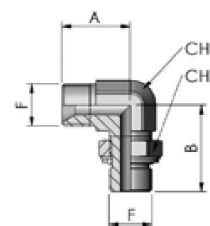

FORGED ADAPTORS
ADATTATORI FORGIATI

C90MMG

COMPACT ELBOW 90° BSPP MALE 60° CONE X BSPT MALE
CURVA 90° COMPATTA MASCHIO BSPP CONO 60° X MASCHIO BSPT

Code Article Codice Articolo	Thread Filetto	Dimensions (mm) Dimensioni (mm)			
		F	CH	A	B
C90MMG04	1/4-19	14	26	28	
C90MMG06	3/8-19	19	29	31	
C90MMG08	1/2-14	22	34	37	
C90MMG12	3/4-14	27	41	40	
C90MMG16	1"-11	33	45	50	
C90MMG20	1"1/4-11	41	52	60	

Notes

Note

FORGED ADAPTORS
ADATTATORI FORGIATI

COG

COMPACT ELBOW 90° BSPP MALE 60° CONE X BSPP MALE
ADJUSTABLE

CURVA 90° COMPATTA MASCHIO BSPP CONO 60° X MASCHIO
ORIENTABILE BSPP

Code Article Codice Articolo	Thread Filetto	Dimensions (mm) Dimensioni (mm)			
		F	CH	CH1	A
COG04	1/4-19	14	19	26	32
COG06	3/8-19	19	22	29	37
COG08	1/2-14	22	27	34	43
COG12	3/4-14	27	36	41	50
COG16	1"-11	33	41	45	54
COG20	1"1/4-11	41	50	52	58