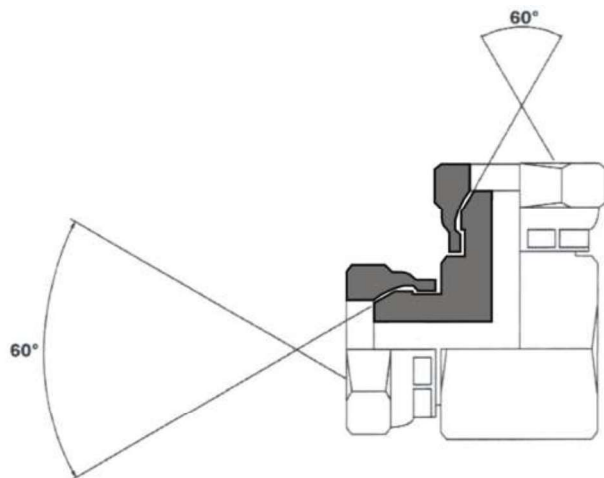

BSP SWIVEL FEMALE X BSP SWIVEL FEMALE 90° COMPACT FABRICATED

PART NUMBER	DESCRIPTION	HEX	A	B1	B2	C1	C2	C3
X20F/2	1/8 BSP X 1/8 BSP							
X20F/4	1/4 BSP X 1/4 BSP							
X20F/4-6	1/4 BSP X 3/8 BSP							
X20F/6	3/8 BSP X 3/8 BSP							
X20F/8	1/2 BSP X 1/2 BSP							
X20F/10	5/8 BSP X 5/8 BSP							
X20F/12	3/4 BSP X 3/4 BSP							
X20F/12-16	3/4 BSP X 1 BSP							
X20F/16	1 BSP X 1 BSP							
X20F/20	1 1/4 BSP X 1 1/4 BSP							
X20F/24	1 1/2 BSP X 1 1/2 BSP							
X20F/32	2 BSP X 2 BSP							

Further information on other sizes is available on request and all dimensions are in millimetres