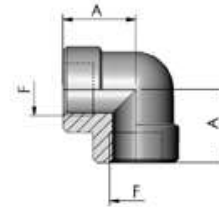

ASA 2000 ADAPTORS
ADATTATORI ASA2000

MFF

FORGED UNION BSPP FEMALE X FEMALE, ASA 2000
GIUNZIONE FORGIATA BSPP FEMMINA X FEMMINA, ASA 2000

Notes

Code Article Codice Articolo	Thread Filetto	Dimensions (mm) Dimensioni (mm)	
		F	A
MFF02	1/8-28	32	16
MFF04	1/4-19	35	20
MFF06	3/8-19	38	22
MFF08	1/2-14	48	30
MFF12	3/4-14	51	35
MFF16	1"-11	60	45
MFF20	1"1/4-11	67	57
MFF24	1"1/2-11	79	64
MFF32	2"-11	86	76

Note

ASA 2000 ADAPTORS
ADATTATORI ASA2000

C90ASAG

FORGED ELBOW 90° BSPP FEMALE X FEMALE, ASA 2000
CURVA 90° FORGIATA BSPP FEMMINA X FEMMINA, ASA 2000

Notes

Code Article Codice Articolo	Thread Filetto	Dimensions (mm) Dimensioni (mm)	
		F	A
C90ASAG02	1/8-28	21	
C90ASAG04	1/4-19	21	
C90ASAG06	3/8-19	25	
C90ASAG08	1/2-14	29	
C90ASAG12	3/4-14	34	
C90ASAG16	1"-11	38	
C90ASAG20	1"1/4-11	45	
C90ASAG24	1"1/2-11	51	
C90ASAG32	2"-11	60	