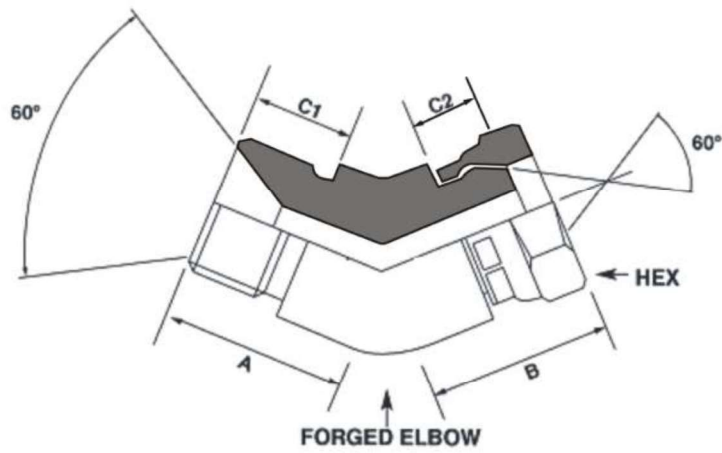

BSP MALE X BSP SWIVEL FEMALE 45° COMPACT

PART NUMBER	DESCRIPTION	HEX	A	B1	B2	C1	C2	C3
X11/45-2	1/8 BSP X 1/8 BSP							
X11/45-4	1/4 BSP X 1/4 BSP	19.00	30.00	30.00		11.00	11.94	
X11/45-6	3/8 BSP X 3/8 BSP	22.00	30.00	30.00		12.70	13.21	
X11/45-8	1/2 BSP X 1/2 BSP	27.00	34.00	34.00		15.24	14.22	
X11/45-10	5/8 BSP X 5/8 BSP	30.00	37.50	37.50		16.00	14.73	
X11/45-12	3/4 BSP X 3/4 BSP	32.00	37.50	37.50		17.00	14.73	
X11/45-16	1 BSP X 1 BSP	41.00	46.00	46.00		19.05	16.76	

Further information on other sizes is available on request and all dimensions are in millimetres