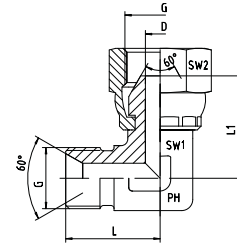

# WE-KOMPAKT-WINKELADAPTER WE-BLOCK-ELBOW-ADAPTORS

EDELSTAHL / STAINLESS STEEL  
VERBINDUNGSTECHNIK  
FLUID CONNECTORS

Männlich - BSP - Starr mit 60°-Konus  
Weiblich - Mit drehbarer Mutter

Male - BSP - Fixed with 60°-Cone  
Female - With Swivel Nut

Druck Pressure	Gewinde Thread	Ca. Maße Approx. Dimensions					Bemerkungen Notes	Bestellzeichen Order-Code
PN	G	L	L1	D	SW1	SW2		
400	1/8"-28	20,0	18,0	4,0	12	14		1560510-02
400	1/4"-19	24,5	23,5	6,0	14	19		1560510-04
400	3/8"-19	25,5	25,5	8,0	17	22		1560510-06
400	1/2"-14	29,5	29,5	11,0	19	27		1560510-08
400	3/4"-14	37,0	37,0	16,0	27	32		1560510-12
400	1"-11	43,0	43,0	22,0	36	41		1560510-16
200	1 1/4"-11	51,0	51,0	28,0	41	50		1560510-20
200	1 1/2"-11	59,0	50,0	33,5	50	55		1560510-24
100	2"-11	77,5	80,0	42,0	65	70		1560510-32