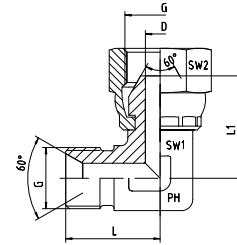

WE-KOMPAKT-WINKELADAPTER

WE-BLOCK-ELBOW-ADAPTORS

EDELSTAHL / STAINLESS STEEL
VERBINDUNGSTECHNIK
FLUID CONNECTORS

Männlich - BSP - Starr mit 60°-Konus
Weiblich - Mit drehbarer Mutter

Male - BSP - Fixed with 60°-Cone
Female - With Swivel Nut

Druck Pressure	Gewinde Thread	Ca. Maße Approx. Dimensions					Bemerkungen Notes	Bestellzeichen Order-Code
PN	G	L	L1	D	SW1	SW2		
400	1/8"-28	20,0	18,0	4,0	12	14		1560510-02
400	1/4"-19	24,5	23,5	6,0	14	19		1560510-04
400	3/8"-19	25,5	25,5	8,0	17	22		1560510-06
400	1/2"-14	29,5	29,5	11,0	19	27		1560510-08
400	3/4"-14	37,0	37,0	16,0	27	32		1560510-12
400	1"-11	43,0	43,0	22,0	36	41		1560510-16
200	1 1/4"-11	51,0	51,0	28,0	41	50		1560510-20
200	1 1/2"-11	59,0	50,0	33,5	50	55		1560510-24
100	2"-11	77,5	80,0	42,0	65	70		1560510-32