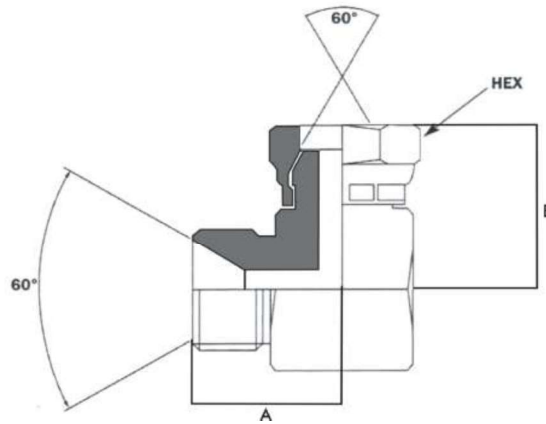

# BSP MALE FOR BONDED SEAL X BSP SWIVEL FEMALE 90° COMPACT FABRICATED

PART NUMBER	DESCRIPTION	HEX	A	B	B2	C1	C2	C3
X11F/2	1/8 BSP X 1/8 BSP							
X11F/4	1/4 BSP X 1/4 BSP							
X11F/6-4	3/8 BSP X 1/4 BSP							
X11F/6	3/8 BSP X 3/8 BSP							
X11F/8	1/2 BSP X 1/2 BSP							
X11F/12	3/4 BSP X 3/4 BSP							
X11F/12-16	3/4 BSP X 1 BSP							
X11F/16	1 BSP X 1 BSP							
X11F/20	1 1/4 BSP X 1 1/4 BSP							
X11F/24	1 1/2 BSP X 1 1/2 BSP							
X11F/32	2 BSP X 2 BSP							

Further information on other sizes is available on request and all dimensions are in millimetres