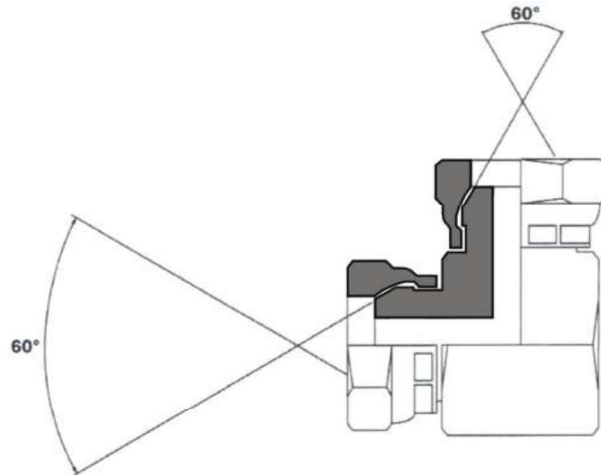

BSP SWIVEL FEMALE X BSP SWIVEL FEMALE 90° COMPACT FABRICATED

PART NUMBER	DESCRIPTION	HEX	A	B1	B2	C1	C2	C3
X20F/2	1/8 BSP X 1/8 BSP							
X20F/4	1/4 BSP X 1/4 BSP							
X20F/4-6	1/4 BSP X 3/8 BSP							
X20F/6	3/8 BSP X 3/8 BSP							
X20F/8	1/2 BSP X 1/2 BSP							
X20F/10	5/8 BSP X 5/8 BSP							
X20F/12	3/4 BSP X 3/4 BSP							
X20F/12-16	3/4 BSP X 1 BSP							
X20F/16	1 BSP X 1 BSP							
X20F/20	1 1/4 BSP X 1 1/4 BSP							
X20F/24	1 1/2 BSP X 1 1/2 BSP							
X20F/32	2 BSP X 2 BSP							

Further information on other sizes is available on request and all dimensions are in millimetres