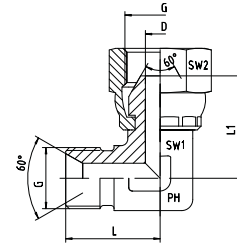

WE-KOMPAKT-WINKELADAPTER WE-BLOCK-ELBOW-ADAPTORS

EDELSTAHL / STAINLESS STEEL
VERBINDUNGSTECHNIK
FLUID CONNECTORS

Männlich - BSP - Starr mit 60°-Konus
Weiblich - Mit drehbarer Mutter

Male - BSP - Fixed with 60°-Cone
Female - With Swivel Nut

Druck Pressure	Gewinde Thread	Ca. Maße Approx. Dimensions					Bemerkungen Notes	Bestellzeichen Order-Code
PN	G	L	L1	D	SW1	SW2		
400	1/8"-28	20,0	18,0	4,0	12	14		1560510-02
400	1/4"-19	24,5	23,5	6,0	14	19		1560510-04
400	3/8"-19	25,5	25,5	8,0	17	22		1560510-06
400	1/2"-14	29,5	29,5	11,0	19	27		1560510-08
400	3/4"-14	37,0	37,0	16,0	27	32		1560510-12
400	1"-11	43,0	43,0	22,0	36	41		1560510-16
200	1 1/4"-11	51,0	51,0	28,0	41	50		1560510-20
200	1 1/2"-11	59,0	50,0	33,5	50	55		1560510-24
100	2"-11	77,5	80,0	42,0	65	70		1560510-32