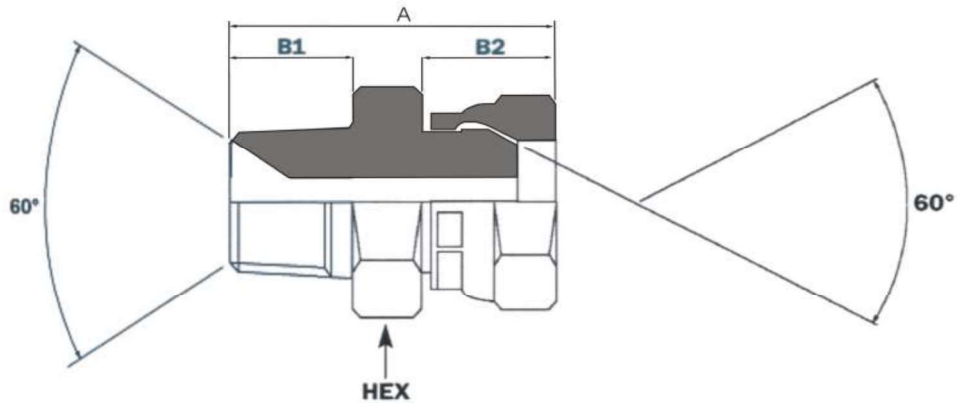

NPTF MALE X BSP SWIVEL FEMALE

PART NUMBER	DESCRIPTION	HEX	A	B1	B2	C1	C2	C3
2NB/4	1/4 NPTF X 1/4 BSP	14.00	33.70	14.22	11.94			
2NB/4-6	1/4 NPTF X 3/8 BSP	19.00	41.66	14.22	13.21			
2NB/6-4	3/8 NPTF X 1/4 BSP	19.00	39.12	14.22	11.94			
2NB/6	3/8 NPTF X 3/8 BSP	19.00	42.16	14.22	13.21			
2NB/6-8	3/8 NPTF X 1/2 BSP	19.00	43.69	14.22	14.22			
2NB/8-6	1/2 NPTF X 3/8 BSP	22.00	49.53	19.05	13.21			
2NB/8	1/2 NPTF X 1/2 BSP	22.00	42.50	19.05	14.22			
2NB/12-8	3/4 NPTF X 1/2 BSP	27.00	51.05	19.05	14.22			
2NB/12	3/4 NPTF X 3/4 BSP	27.00	56.64	19.05	14.73			
2NB/12-16	3/4 NPTF X 1 BSP	32.00	58.67	19.05	16.76			
2NB/16-12	1 NPTF X 3/4 BSP	38.00	47.75	23.88	14.73			
2NB/16	1 NPTF X 1 BSP	38.00	50.80	23.88	16.76			

Further information on other sizes is available on request and all dimensions are in millimetres