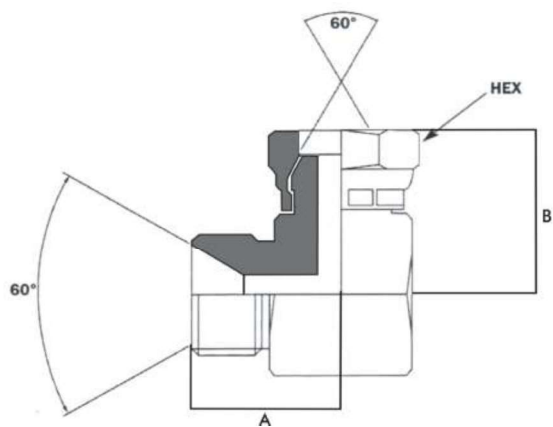

BSP MALE FOR BONDED SEAL X BSP SWIVEL FEMALE 90° COMPACT FABRICATED

PART NUMBER	DESCRIPTION	HEX	A	B	B2	C1	C2	C3
X11F/2	1/8 BSP X 1/8 BSP							
X11F/4	1/4 BSP X 1/4 BSP							
X11F/6-4	3/8 BSP X 1/4 BSP							
X11F/6	3/8 BSP X 3/8 BSP							
X11F/8	1/2 BSP X 1/2 BSP							
X11F/12	3/4 BSP X 3/4 BSP							
X11F/12-16	3/4 BSP X 1 BSP							
X11F/16	1 BSP X 1 BSP							
X11F/20	1 1/4 BSP X 1 1/4 BSP							
X11F/24	1 1/2 BSP X 1 1/2 BSP							
X11F/32	2 BSP X 2 BSP							

Further information on other sizes is available on request and all dimensions are in millimetres