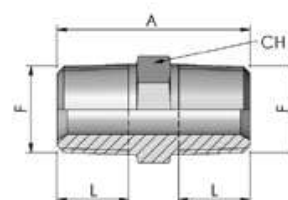

MALE X MALE ADAPTORS
ADATTATORI MASCHIO X MASCHIO

GIG

MALE BSPP X MALE BSPP, 60° CONE
MASCHIO BSPP X MASCHIO BSPP, CONO 60°

Notes

* DIN version

Code Article Codice Articolo	Thread Filetto	Dimensions (mm) Dimensioni (mm)		
		CH	A	L
	F	CH	A	L
GIG02	1/8-28	14	22,2	8
GIG04	1/4-19	19	31,2	12
GIG06	3/8-19	22	32,4	12
GIG08	1/2-14	27	37,6	14
GIG10	5/8-14	30	42,6	16
GIG12	3/4-14	32	42,8	16
GIG16	1"-11	41	48	18
GIG20*	1"1/4-11	50	59	20
GIG24*	1"1/2-11	55	64	22
GIG32*	2"-11	70	69	24
GIG40	2"1/2-11	75	63	25
GIG48	3"-11	90	68	26

Note

* Versione DIN

MALE X MALE ADAPTORS
ADATTATORI MASCHIO X MASCHIO

GIGCON

MALE BSPT X MALE BSPT, 60° CONE
MASCHIO BSPT X MASCHIO BSPT, CONO 60°

Notes

Code Article Codice Articolo	Thread Filetto	Dimensions (mm) Dimensioni (mm)		
		CH	A	L
	F	CH	A	L
GIGCON02	1/8-28	14	26	10
GIGCON04	1/4-19	17	32,5	13
GIGCON06	3/8-19	19	37,5	15
GIGCON08	1/2-14	24	44	18
GIGCON12	3/4-14	30	49	20
GIGCON16	1"-11	36	59	24,5
GIGCON20	1"1/4-11	45	63	26
GIGCON24	1"1/2-11	50	64	26,5
GIGCON32	2"-11	65	68	28