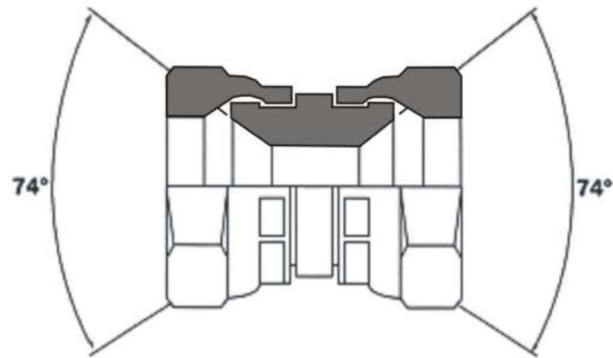

# JIC SWIVEL FEMALE X JIC SWIVEL FEMALE

PART NUMBER	DESCRIPTION	HEX	A	B1	B2	C1	C2	C3
3J/4	7/16 JIC X 7/16 JIC							
3J/4-5	7/16 JIC X 1/2 JIC							
3J/4-6	7/16 JIC X 9/16 JIC							
3J/5	1/2 JIC X 1/2 JIC							
3J/5-6	1/2 JIC X 9/16 JIC							
3J/6	9/16 JIC X 9/16 JIC							
3J/6-8	9/16 JIC X 3/4 JIC							
3J/8	3/4 JIC X 3/4 JIC							
3J/8-10	3/4 JIC X 7/8 JIC							
3J/8-12	3/4 JIC X 1 1/16 JIC							
3J/10	7/8 JIC X 7/8 JIC							
3J/10-12	7/8 JIC X 1 1/16 JIC							
3J/12	1 1/16 JIC X 1 1/16 JIC							
3J/12-14	1 3/16 JIC X 1 3/16 JIC							
3J/12-16	1 1/16 JIC X 1 5/16 JIC							
3J/16	1 5/16 JIC X 1 5/16 JIC							
3J/16-20	1 5/16 JIC X 1 5/8 JIC							
3J/20	1 5/8 JIC X 1 5/8 JIC							
3J/24	1 7/8 JIC X 1 7/8 JIC							
3J/32	2 1/2 JIC X 2 1/2 JIC							

Further information on other sizes is available on request and all dimensions are in millimetres